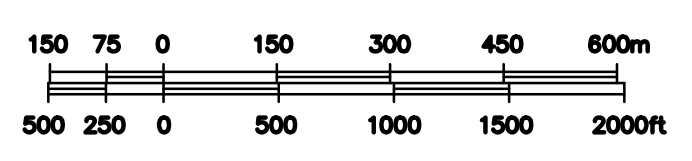

City of Pembroke
Official Plan Schedule "B"
Neighbourhoods and Roads

Latest Revision : June 11, 2015
 Scale 1:10 000m

Legend:

- 1 East End
- 2 West End
- 3 Centre Core
- 4 Downtown
- 5 Industrial Park

-  Provincial Highway
-  Arterial Roads
-  Collector Roads
-  Local Roads
-  City Boundary
-  Neighbourhood Boundaries