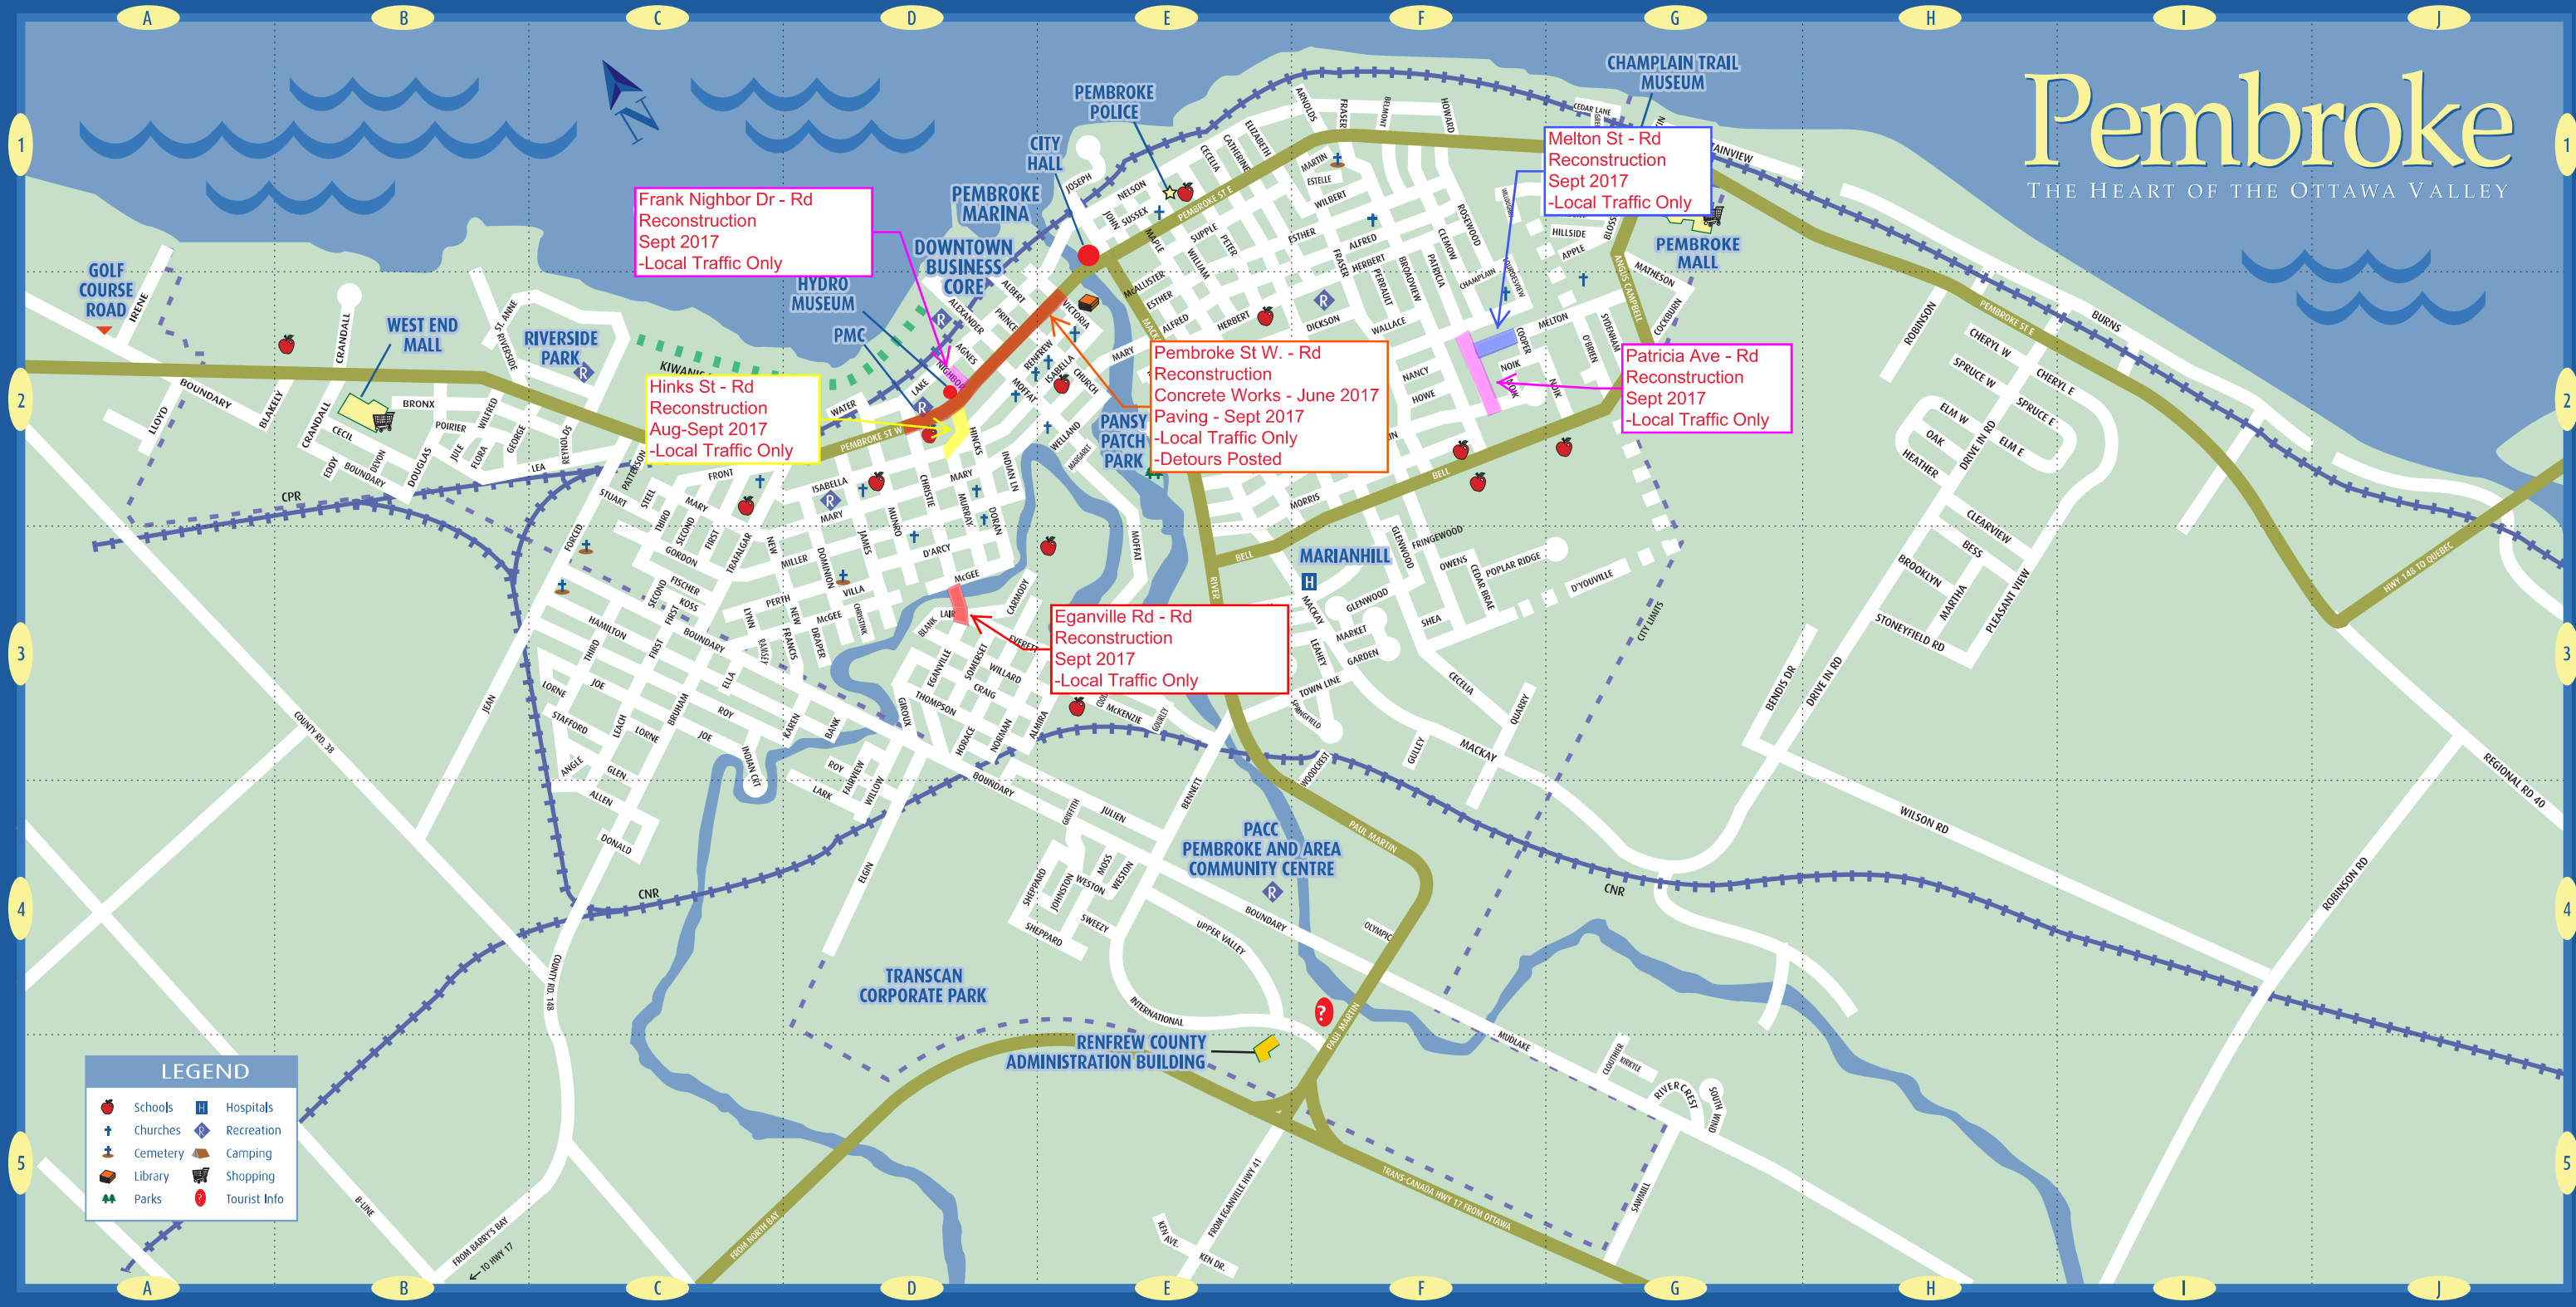

Pembroke

THE HEART OF THE OTTAWA VALLEY

Frank Nighbor Dr - Rd
Reconstruction
Sept 2017
-Local Traffic Only

Hinks St - Rd
Reconstruction
Aug-Sept 2017
-Local Traffic Only

Eganville Rd - Rd
Reconstruction
Sept 2017
-Local Traffic Only

Melton St - Rd
Reconstruction
Sept 2017
-Local Traffic Only

Pembroke St W. - Rd
Reconstruction
Concrete Works - June 2017
Paving - Sept 2017
-Local Traffic Only
-Detours Posted

Patricia Ave - Rd
Reconstruction
Sept 2017
-Local Traffic Only

LEGEND

	Schools		Hospitals
	Churches		Recreation
	Cemetery		Camping
	Library		Shopping
	Parks		Tourist Info